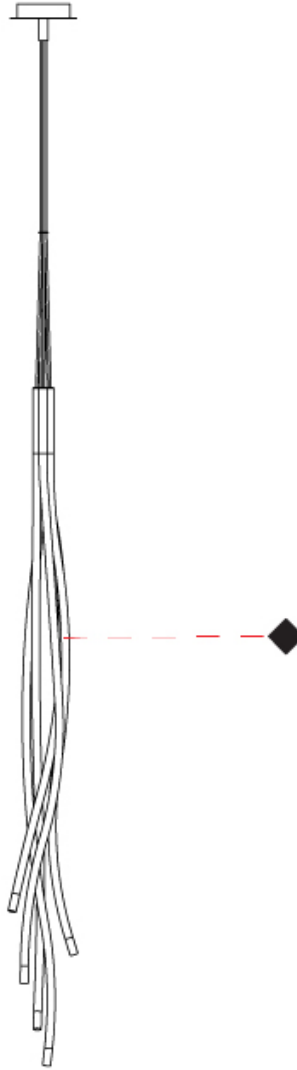

PROJECT	
TYPE	
SPECIFIER	
QUANTITY	
DATE	

WHIRL SUSPENSION

D181006-

base number Color Finish
 Temperature Options

- To build a product code in our configurator select the specify button on the base model # product page
- To build a manual product code on this datasheet choose from the options listed below in blue font and add the suffix to the base model #

GENERAL

Series: Whirl
 Partner: Artigja
 Division: Design
 Installation: Suspension
 Product Type: Pendant
 Mounting Location: Ceiling
 Light Distribution: Direct

PHYSICAL

Shape: Teardrop
 Diameter (mm): 150
 Diameter (in): 5 7/8
 Height (mm): 1400
 Height (in): 55 1/8
 Fixture Finish: BBS / BUB / ABR / DRB / DUB / AGD / LBB / DBZ / BBN / PCH / PGO / PBN / WHI / BLK
 Fixture Material: Metal
 Primary Material: Brass

WHIRL SUSPENSION

D181006-

PROJECT

TYPE

SPECIFIER

QUANTITY

DATE

D

GENERAL

Series: Whirl
 Partner: Artigja
 Division: Design
 Installation: Surface
 Product Type: Ceiling Surface
 Mounting Location: Ceiling
 Light Distribution: Direct

PHYSICAL

Shape: Abstract
 Diameter (mm): 150
 Diameter (in): 5 7/8
 Height (mm): 1400
 Height (in): 55 1/8
 Fixture Finish: [BBS / BUB / ABR / DRB / DUB / AGD / LBB / DBZ / BBN / PCH / PGO / PBN / WHI / BLK](#)
 Fixture Material: Metal
 Primary Material: Brass