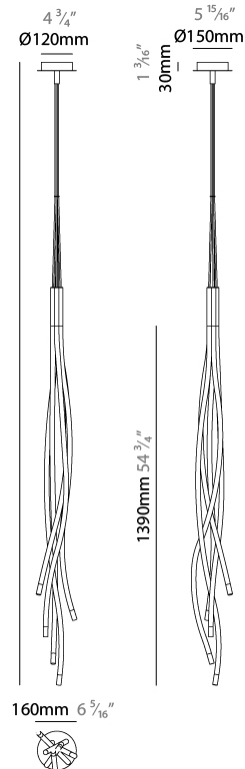

PROJECT	
TYPE	
SPECIFIER	
QUANTITY	
DATE	

WHIRL SUSPENSION

D181006-

base number   Color   Finish
Temperature   Options

1. To build a product code in our configurator select the specify button on the base model # product page
2. To build a manual product code on this datasheet choose from the options listed below in blue font and add the suffix to the base model #

GENERAL

Series: Whirl
Partner: Artigja
Division: Design
Installation: Suspension
Product Type: Pendant
Mounting Location: Ceiling
Light Distribution: Direct

PHYSICAL

Shape: Teardrop
Diameter (mm): 150
Diameter (in): 5 7/8
Height (mm): 1400
Height (in): 55 1/8
Fixture Finish: BBS / BUB / ABR / DRB / DUB / AGD / LBB / DBZ / BBN / PCH / PGO / PBN / WHI / BLK
Fixture Material: Metal
Primary Material: Brass

ELECTRICAL

Lamp Type: LED
Input Wattage (W): 15
Dimming: Dali Dimming / Phase Dimming
Driver Included: Yes
Driver Location: Integrated
Driver Class: Class 2
Input Voltage (V): 120
Output Voltage (V): 24
Upon Request: 0-10V Dimming

LED

Number of LEDs: 5
Color Temperature (°K): 2700 / 3000 / 4000
Nominal Lumen (lm): 1500 / 1565 / 1660
Lamp Life (hrs): 50000

OPTICAL

RATINGS AND CERTIFICATIONS

Certified By: Certified for North American Standards
IP rating: IP20