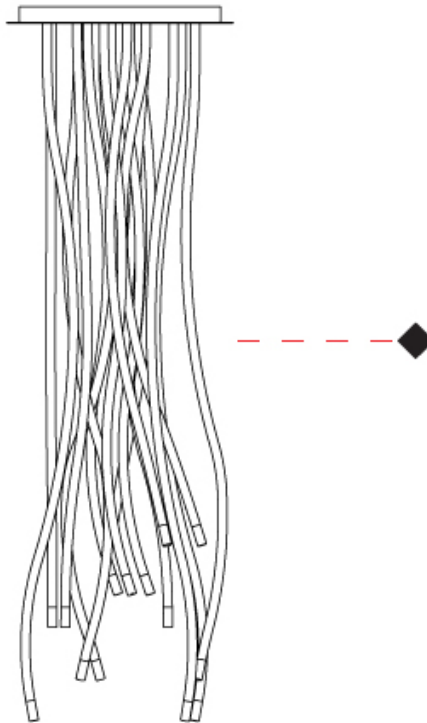

WHIRL SURFACE

D182004-

PROJECT

TYPE

SPECIFIER

QUANTITY

DATE

D