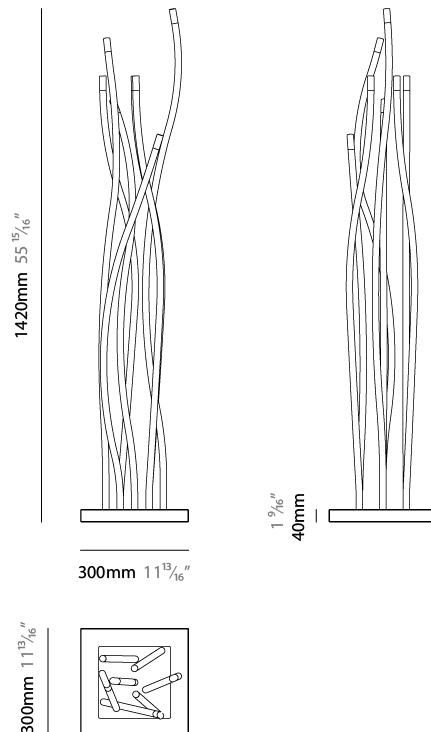

PROJECT	_____
TYPE	_____
SPECIFIER	_____
QUANTITY	_____
DATE	_____

WHIRL PORTABLE

D184000- _____ - _____

base number   Color   Finish
Temperature   Options

1. To build a product code in our configurator select the specify button on the base model # product page
2. To build a manual product code on this datasheet choose from the options listed below in blue font and add the suffix to the base model #

GENERAL

Series: Whirl
Partner: Artigia
Division: Design
Installation: Portable
Product Type: Floor
Mounting Location: Floor
Light Distribution: Indirect

PHYSICAL

Shape: Teardrop
Length (mm): 300
Length (in): 11 ¹³/₁₆
Width (mm): 300
Width (in): 11 ¹³/₁₆
Height (mm): 1420
Height (in): 55 ¹⁵/₁₆
Fixture Finish: [BBS / BUB / ABR / DRB / DUB / AGD / LBB / DBZ / BBN / PCH / PGO / PBN / WHI / BLK](#)
Fixture Material: Metal
Primary Material: Brass

ELECTRICAL

Lamp Type: LED
Input Wattage (W): 21
Dimming: Dali Dimming / Phase Dimming
Driver Included: Yes
Driver Location: Integrated
Driver Class: Class 2
Input Voltage (V): 120
Output Voltage (V): 24
Upon Request: 01-10V Dimming

LED

Number of LEDs: 7
Color Temperature (°K): [2700 / 3000 / 4000](#)
Nominal Lumen (lm): 2100 / 2191 / 2324
Lamp Life (hrs): 50000

OPTICAL

RATINGS AND CERTIFICATIONS

Certified By: Certified for North American Standards
IP rating: IP20