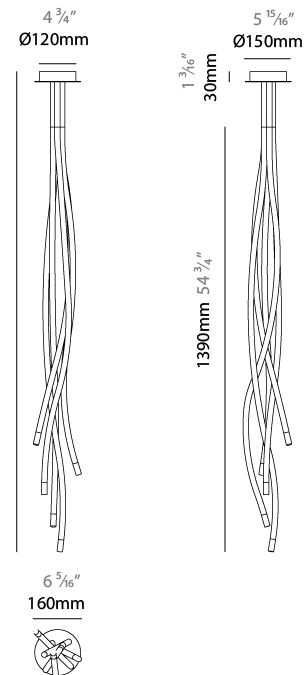

PROJECT	_____
TYPE	_____
SPECIFIER	_____
QUANTITY	_____
DATE	_____

WHIRL SURFACE

D182003- _____ - _____

base number   Color   Finish
Temperature   Options

1. To build a product code in our configurator select the specify button on the base model # product page
2. To build a manual product code on this datasheet choose from the options listed below in blue font and add the suffix to the base model #

GENERAL

Series: Whirl
Partner: Artigja
Division: Design
Installation: Surface
Product Type: Ceiling Surface
Mounting Location: Ceiling
Light Distribution: Direct

PHYSICAL

Shape: Abstract
Diameter (mm): 150
Diameter (in): 5 7/8
Height (mm): 1400
Height (in): 55 1/8
Fixture Finish: [BBS / BUB / ABR / DRB / DUB / AGD / LBB / DBZ / BBN / PCH / PGO / PBN / WHI / BLK](#)
Fixture Material: Metal
Primary Material: Brass

ELECTRICAL

Lamp Type: LED
Input Wattage (W): 15
Dimming: [Dali Dimming / Phase Dimming](#)
Driver Included: Yes
Driver Location: Integrated
Driver Class: Class 2
Input Voltage (V): 120
Output Voltage (V): 24
Upon Request: 0-10V Dimming

LED

Number of LEDs: 5
Color Temperature (°K): [2700 / 3000 / 4000](#)
Nominal Lumen (lm): 1500 / 1565 / 1660
Lamp Life (hrs): 50000

OPTICAL

RATINGS AND CERTIFICATIONS

Certified By: Certified for North American Standards
IP rating: IP20